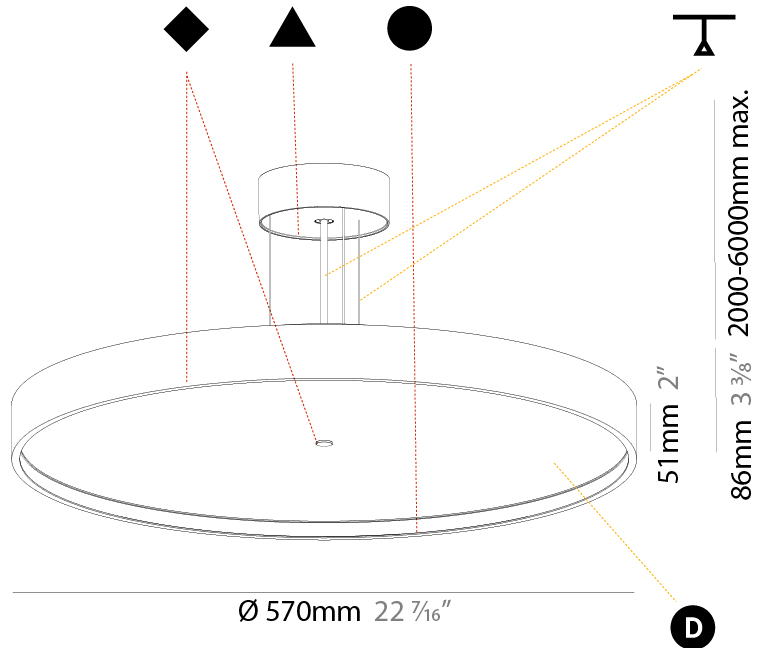

GENERAL

Series: Sign Diva
Subseries: Sign Diva Korona
Brand: Prolicht
Division: Architectural
Mounting Type: Suspension
Mounting Location: Ceiling
Subcategory: Pendant

PHYSICAL

Shape: Round
Diameter (mm): 570
Diameter (in): 22 7/16
Height (mm): 86
Height (in): 3 3/8
Light Distribution: Direct
Weight (kg): 8.067
Weight (lbs): 17.78
Diffuser: PMMA - Opal / Micro-Prism / Sparkling Secret / Vintage Industrial
Fixture Finish: SSR / BKV / CWI / CRY / HAB / UFT / ITA / RUA / FTG / MYG / LOD / PUS / FRO / FUP / KIA / POP / BLS / SPG / MEY / GOH / GUM / CHC / COM / ABZ / JAG / OBR / MOS / ROR
Fixture Material: Extruded Aluminum / Steel
Cable Details: 2,000mm/78 3/4" or 6,000mm/236 1/4" Transparent Cable

ELECTRICAL

Lamp Type: LED (Zhaga Standard)
Input Wattage (W): 49
Total Output Wattage (W): 46.9
Dimming: Tri-Mode (Non-Dimming and Phase Dimming (120Vac only) and 0-10V Dimming)
Driver Included: Yes
Driver Location: Integrated
Driver Type: Constant Current - Universal
Driver Class: Class 2
Input Voltage (V): 120 - 277
Constant Current (MA): 350

LED

Color Temperature (°K): 2700 / 3000 / 3500 / 4000
Max. Delivered Lumen (lm): 4978 / 5337 / 5384 / 5494
Nominal Lumen (lm): 6199 / 6646 / 6705 / 6842
CRI: >90 CRI
Lamp Life (hrs): 50000

OPTICAL

RATINGS AND CERTIFICATIONS

Certified By: Certified for North American Standards
IP rating: IP20